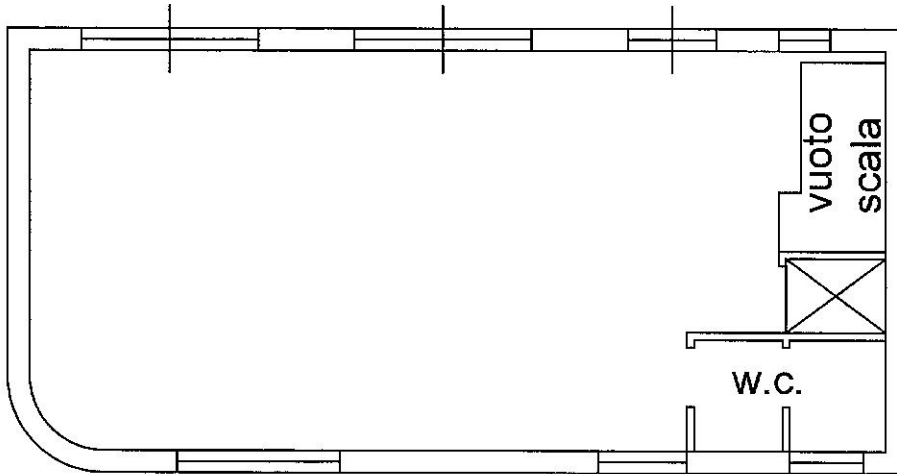

PIANTA LOCALE COMMERCIALE STATO DI FATTO

Trav. Via Leon Battista Alberti

Pianta Piano Terra
H= 3.20

Pianta Piano Interrato
H= 3.50

Scala 1:100

ING. ANGELO MARRA
ING. ANGELO MARRA
ing. Angelo Marra

A circular professional seal for the engineering firm "ING. ANGELO MARRA" is visible. Below the seal is a handwritten signature in black ink.