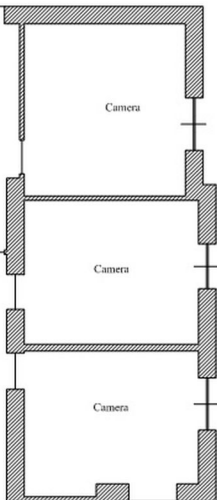

Corte - Giardino

Camera

WC

Cucina

WC

Cucina

Terrazza

Camera

Camera

Camera

Pranzo-Soggiorno

H. 5,00 m

Corte - Giardino

Veranda

Corte - Giardino

Corte - Giardino

The image shows a technical architectural floor plan of a large, irregularly shaped room. The room is mostly rectangular but has several stepped corners and protrusions. In the center of the room, the text "Lastrico Solare" is written. In the bottom right corner, there is a circular spiral staircase with a central support and radial lines indicating the steps. The walls are represented by double lines, and the overall layout is clean and minimalist.