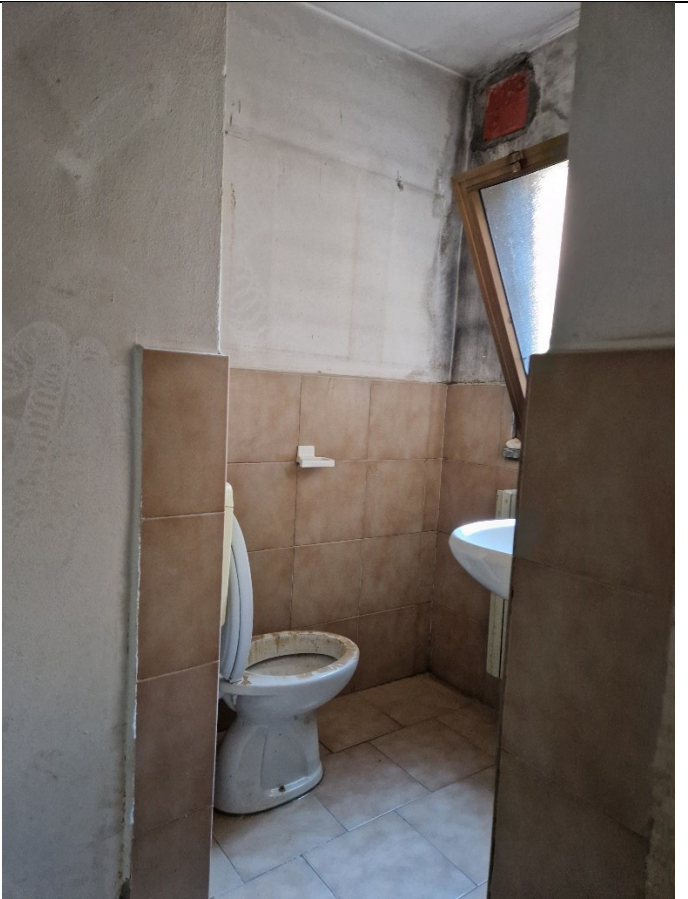

Foto 10
Il bagno