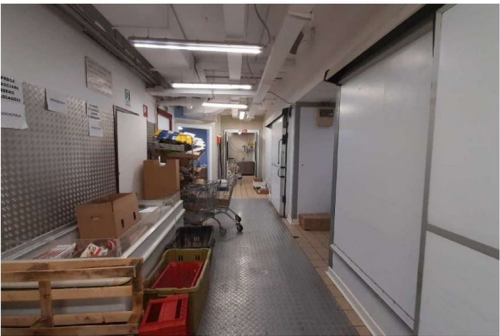

RTORIA - LAVANDERIA

1

ultimo
cliente

Pane

AGUAS DE BOTTIGLIONE
AGUAS NATURALES

 SARTORIA - LAVANDERIA

AFFITTA

AFFITTA
Per info...

NOTICE
...
...
...

USCITA →

← **USCITA**

A photograph of a cluttered industrial or warehouse interior. The floor is covered with debris, including wood shavings and small pieces of material. On the left, there is a tall metal shelving unit with several long, thin metal rods leaning against it. In the center, a red pallet is visible, and further back, a red pallet is also present. On the right, there are several red plastic crates or bins, some of which are stacked. A long, thin metal rod or pipe is leaning against the wall on the right. In the background, a white sign with the word "USCITA" (Exit) is mounted on the wall. The ceiling has exposed pipes and ductwork. The overall scene suggests a state of disarray or a recent event, possibly a fire or accident, given the debris and the presence of an exit sign.