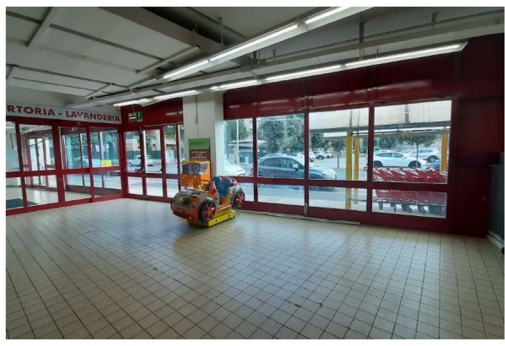

RTORIA - LAVANDERIA

1

ultimo
cliente

Pane

AGUAS DE BOTTIGLIONE
AGUAS NATURALES

 SARTORIA - LAVANDERIA

AFFITTA

AFFITTA
Per info...

NOTICE
...
...
...

USCITA →

← **USCITA**

A photograph of a cluttered industrial or warehouse interior. The floor is covered with debris, including wood shavings and small pieces of material. On the left, there is a tall metal shelving unit with several long, thin metal rods leaning against it. In the center, a red pallet is visible, and further back, a red pallet is also present. On the right, there are several red plastic crates or bins, some of which are stacked. A long, thin metal rod or pipe is leaning against the wall on the right. In the background, a white sign with the word "USCITA" (Exit) is mounted on the wall. The ceiling has exposed pipes and ductwork. The overall scene suggests a state of disarray or a recent event, possibly a fire or accident, given the debris and the presence of an exit sign.