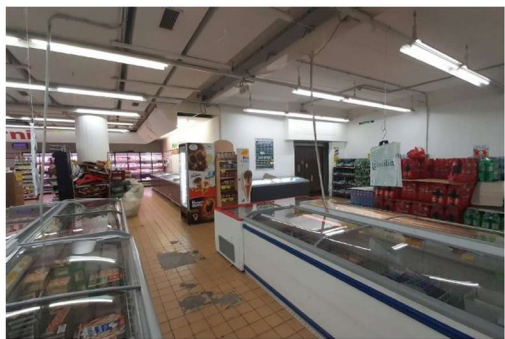

RTORIA - LAVANDERIA

1

ultimo
cliente

Pane

AGUAS DE BOTTIGLIONE
AGUAS NATURALES

 SARTORIA - LAVANDERIA

AFFITTA

AFFITTA
Per info...

NOTICE
...
...
...

USCITA →

← **USCITA**

A photograph of a cluttered industrial or warehouse interior. The floor is covered with debris, including wood shavings and small pieces of material. On the left, there is a tall metal shelving unit with several long, thin metal rods leaning against it. In the center, a red pallet is visible, and further back, a red pallet is also present. On the right, there are several red plastic crates or bins, some of which are stacked. A long, thin metal rod or pipe is leaning against the wall on the right. In the background, a white sign with the word "USCITA" (Exit) is mounted on the wall. The ceiling has exposed pipes and ductwork. The overall scene suggests a state of disarray or a recent event, possibly a fire or accident, given the debris and the presence of an exit sign.