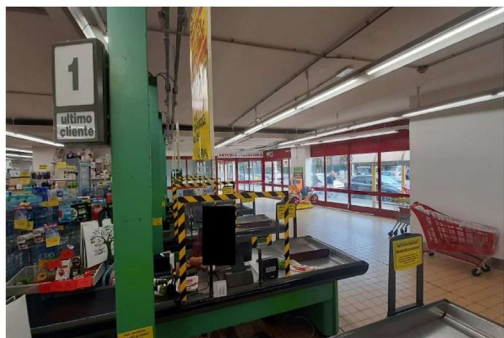

RTORIA - LAVANDERIA

1

ultimo
cliente

Pane

AGUAS DE BOTTIGLIONE
AGUAS NATURALES

 SARTORIA - LAVANDERIA

AFFITTA

AFFITTA
Per info...

NOTICE
...
...
...

USCITA →

← **USCITA**

A photograph of a cluttered industrial or warehouse interior. The floor is covered with debris, including wood shavings and small pieces of material. On the left, there is a tall metal shelving unit with several long, thin metal rods leaning against it. In the center, a red pallet is visible, and further back, a red pallet is also present. On the right, there are several red plastic crates or bins, some of which are stacked. A long, thin metal rod or pipe is leaning against the wall on the right. In the background, a white sign with the word "USCITA" (Exit) is mounted on the wall. The ceiling has exposed pipes and ductwork. The overall scene suggests a state of disarray or a recent event, possibly a fire or accident, given the debris and the presence of an exit sign.