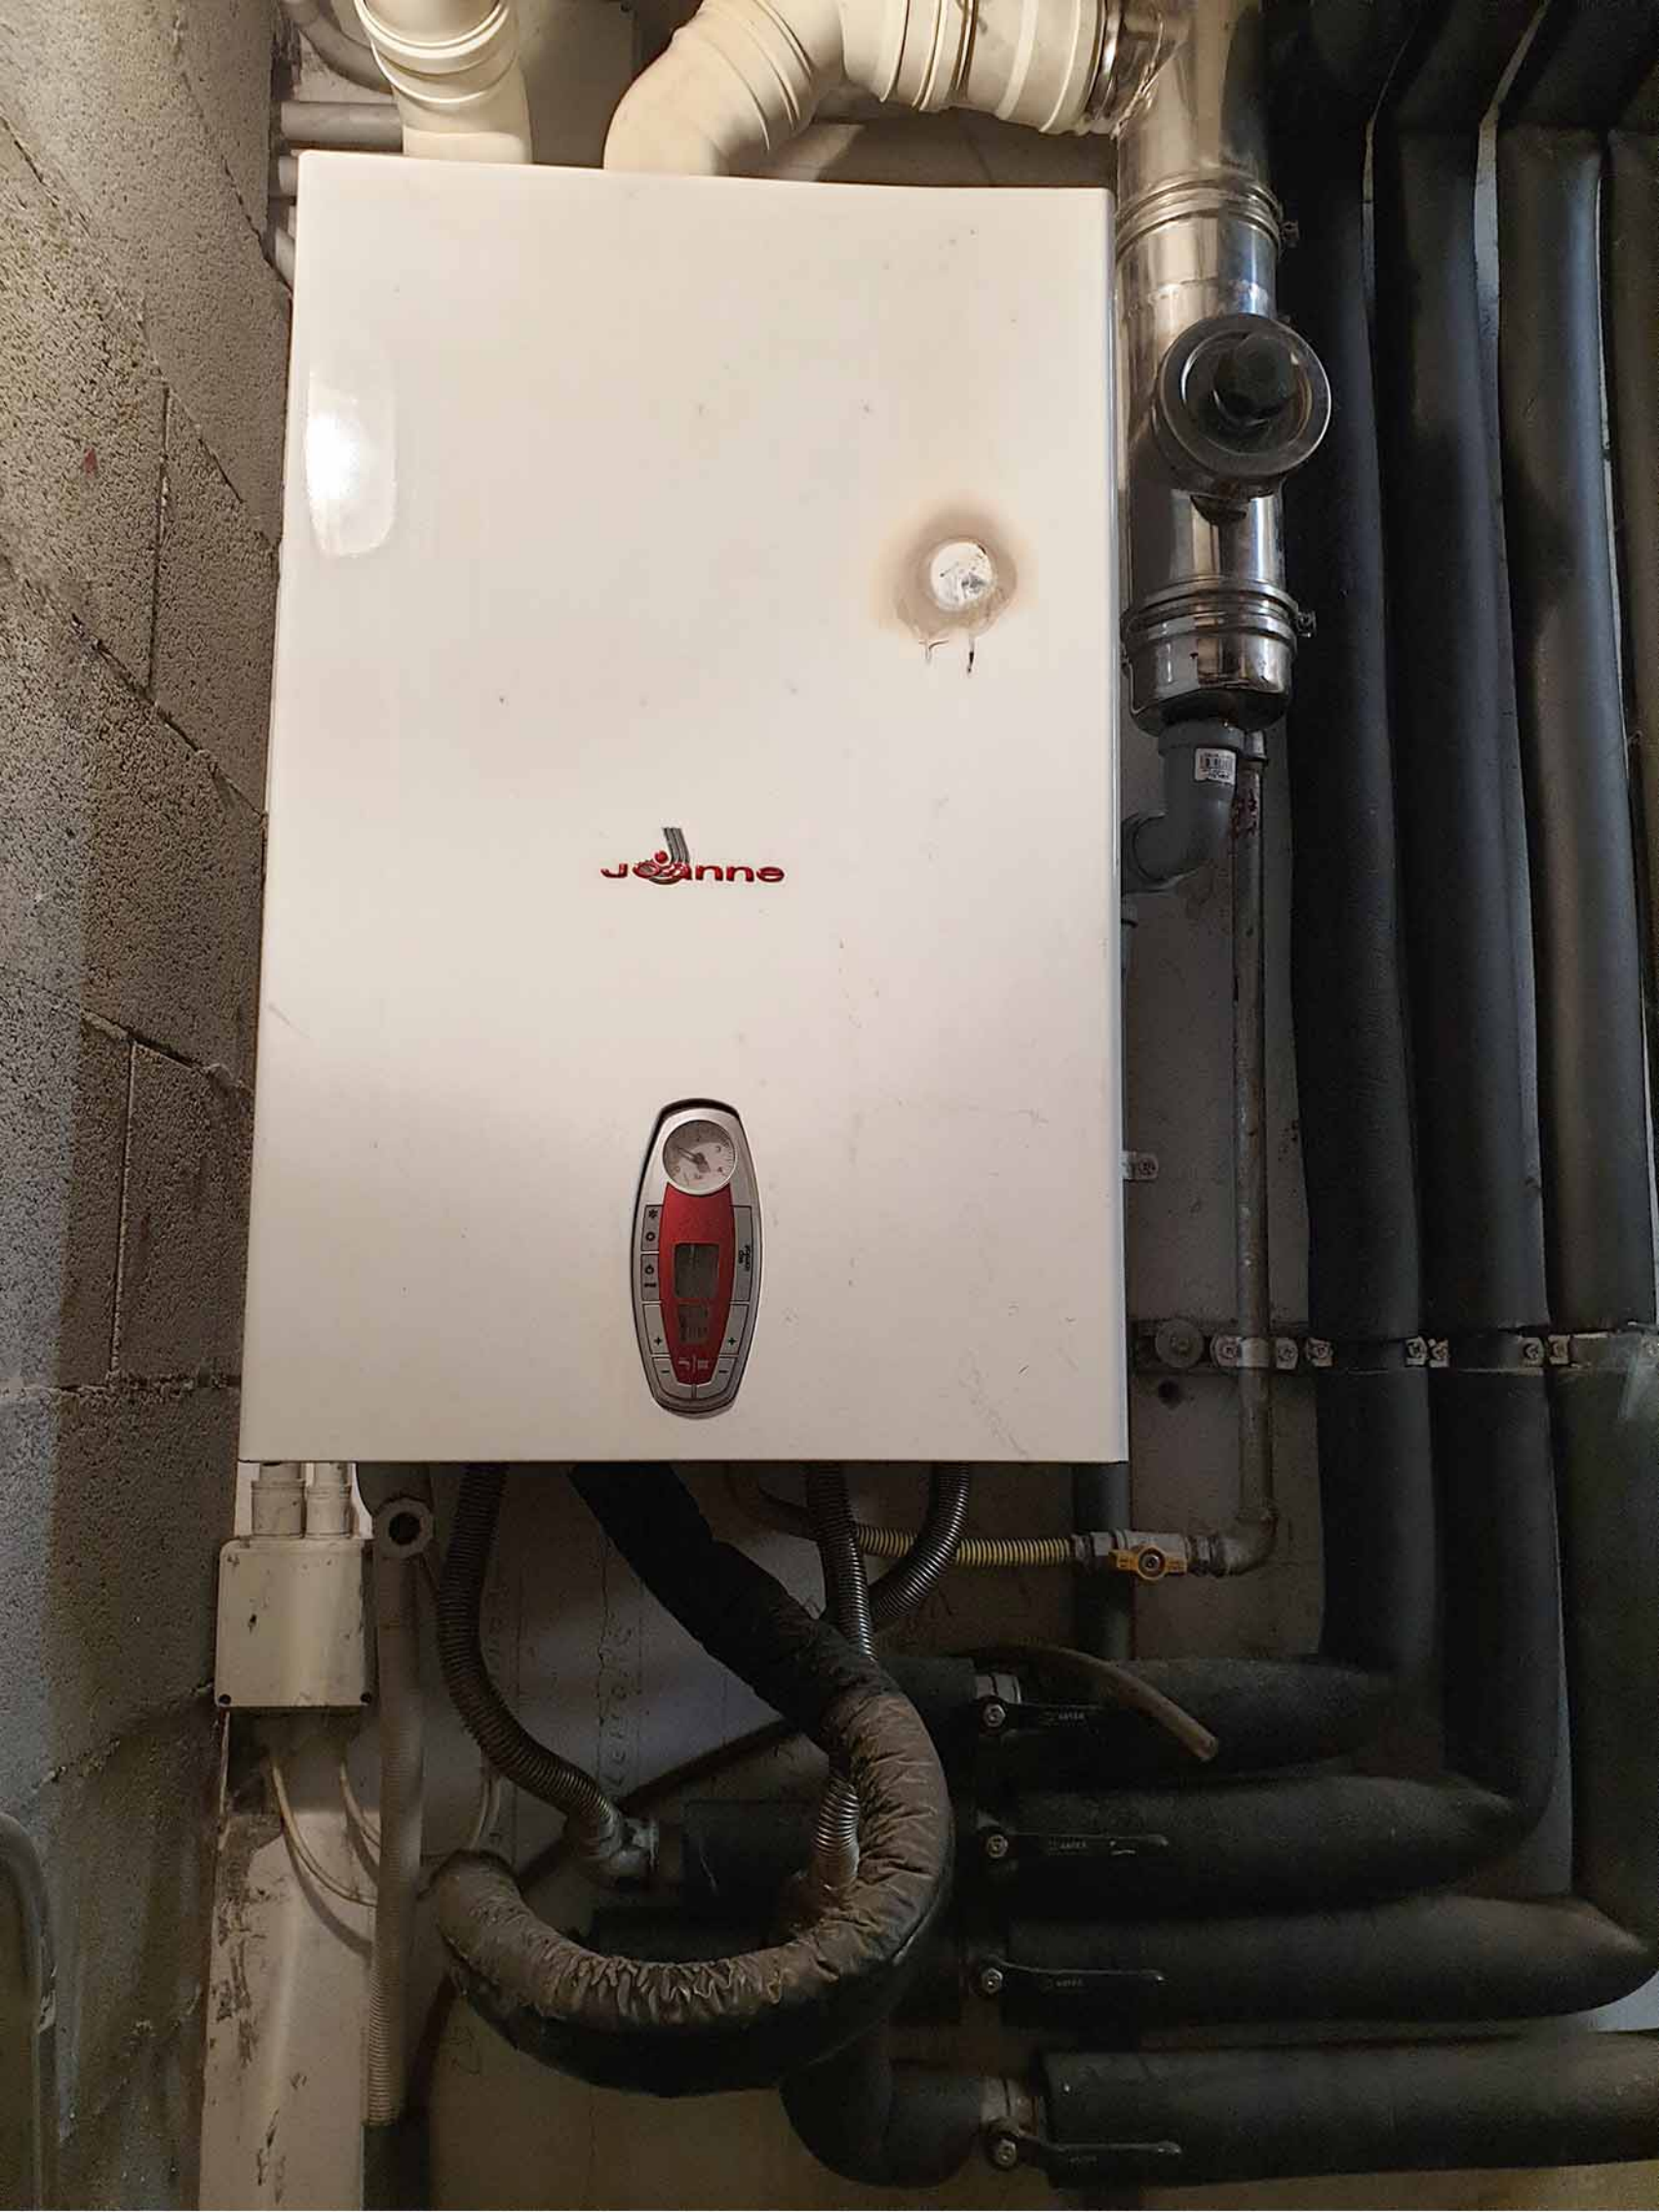

A white, two-door refrigerator stands against the tiled wall. On top of the refrigerator, there are several small white bowls and a plastic bag. The refrigerator has a silver handle and a small brand logo at the top.

A wooden chair with a curved backrest and a seat. It is covered with a patterned cloth and a white plastic bag. The chair is positioned in the corner of the room, against the tiled wall.

A metal drying rack with multiple tiers, standing on wheels. It is positioned in the foreground on the right side of the room. The rack is empty and has a blue plastic container on the floor next to it.

A doorway with a wooden frame, leading to another room. The door is partially open, and a white object is visible in the adjacent room. The doorway is located on the right wall of the kitchen.

CENTRALE TERMICA NON IN USO