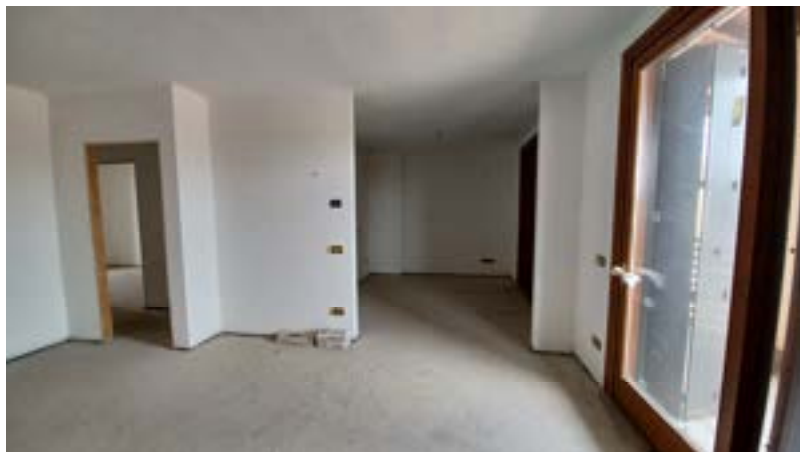

RILIEVO FOTOGRAFICO

LOTTO 030.A COMPARTO D ALLOGGIOD5

LOTTO 030.A1. COMPARTO D box 1471/21

LOTTO 030.A1. COMPARTO D box 1490/46

Lodi, 30.05.2024

Il perito estimatore: Arch. Stefania Lucchini

The image shows a handwritten signature in black ink, which appears to read "Stefania Lucchini". To the right of the signature is a blue circular professional stamp. The stamp contains the text "ORDINE DEGLI ARCHITETTI - LODI" around the perimeter, and in the center, it reads "STEFANIA LUCCHINI" and "254".

SCHEMA PLANIMETRICO

Lodi, 30.05.2024

Il perito estimatore: Arch. Stefania Lucchini

This block is identical to the one above, showing a handwritten signature in black ink and a blue circular professional stamp. The stamp contains the text "ORDINE DEGLI ARCHITETTI - LODI" around the perimeter, and in the center, it reads "STEFANIA LUCCHINI" and "254".