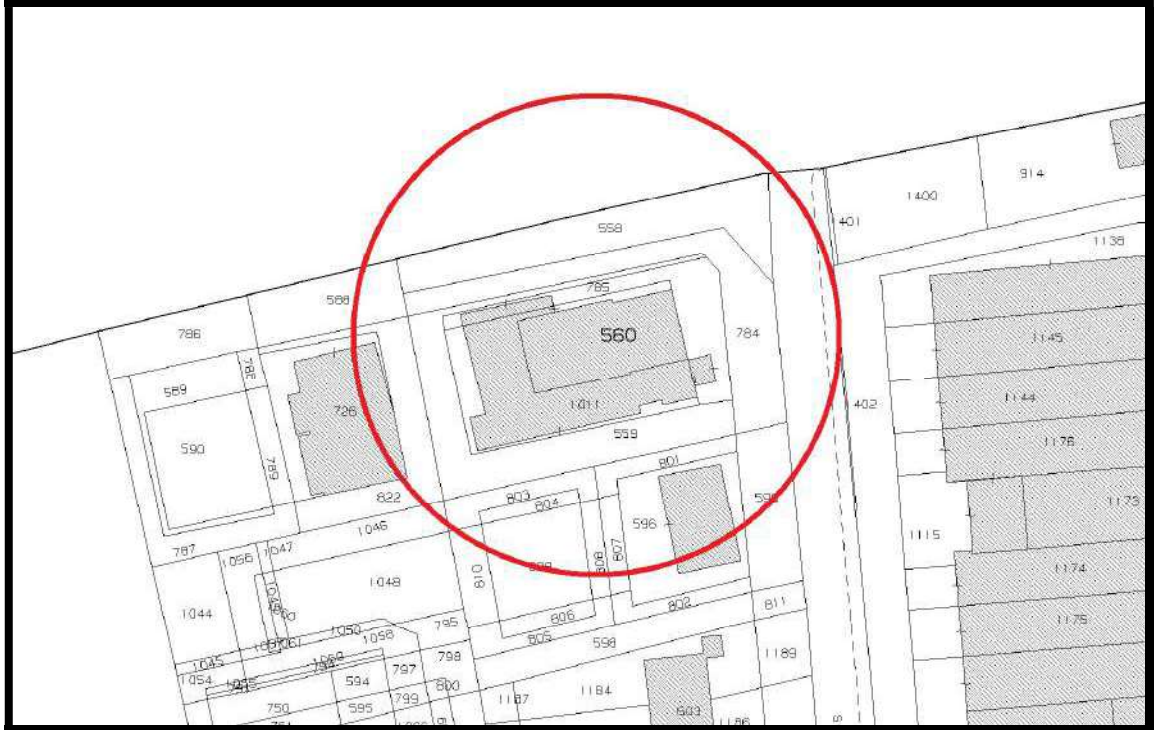

Estratto Google Maps

Stralcio Catastale a vista

Roberto
GEOM. CIRINEI ROBERTO
ALBO
GEOMETRI
PROV. PERUGIA
n. 3885
MONTEFALCO

Piano Terra corrispondenza fotografie

1 Vista Lato Est

2 Vista lato Nord

Roberto

GEOM. CIRINEI ROBERTO
ALBO
GEOMETRI
PROV. PERUGIA
n. 3885
MONTEFALCO

3 Vista lato Ovest

4 Esterno

Roberto

A circular professional seal for Geom. Cirinei Roberto. The outer ring contains the text "GEOM. CIRINEI ROBERTO" at the top and "MONTEFALCO" at the bottom, separated by two stars. The inner circle contains the text "ALBO GEOMETRI" and "PROV. PERUGIA" around the perimeter, with "n. 3885" in the center.